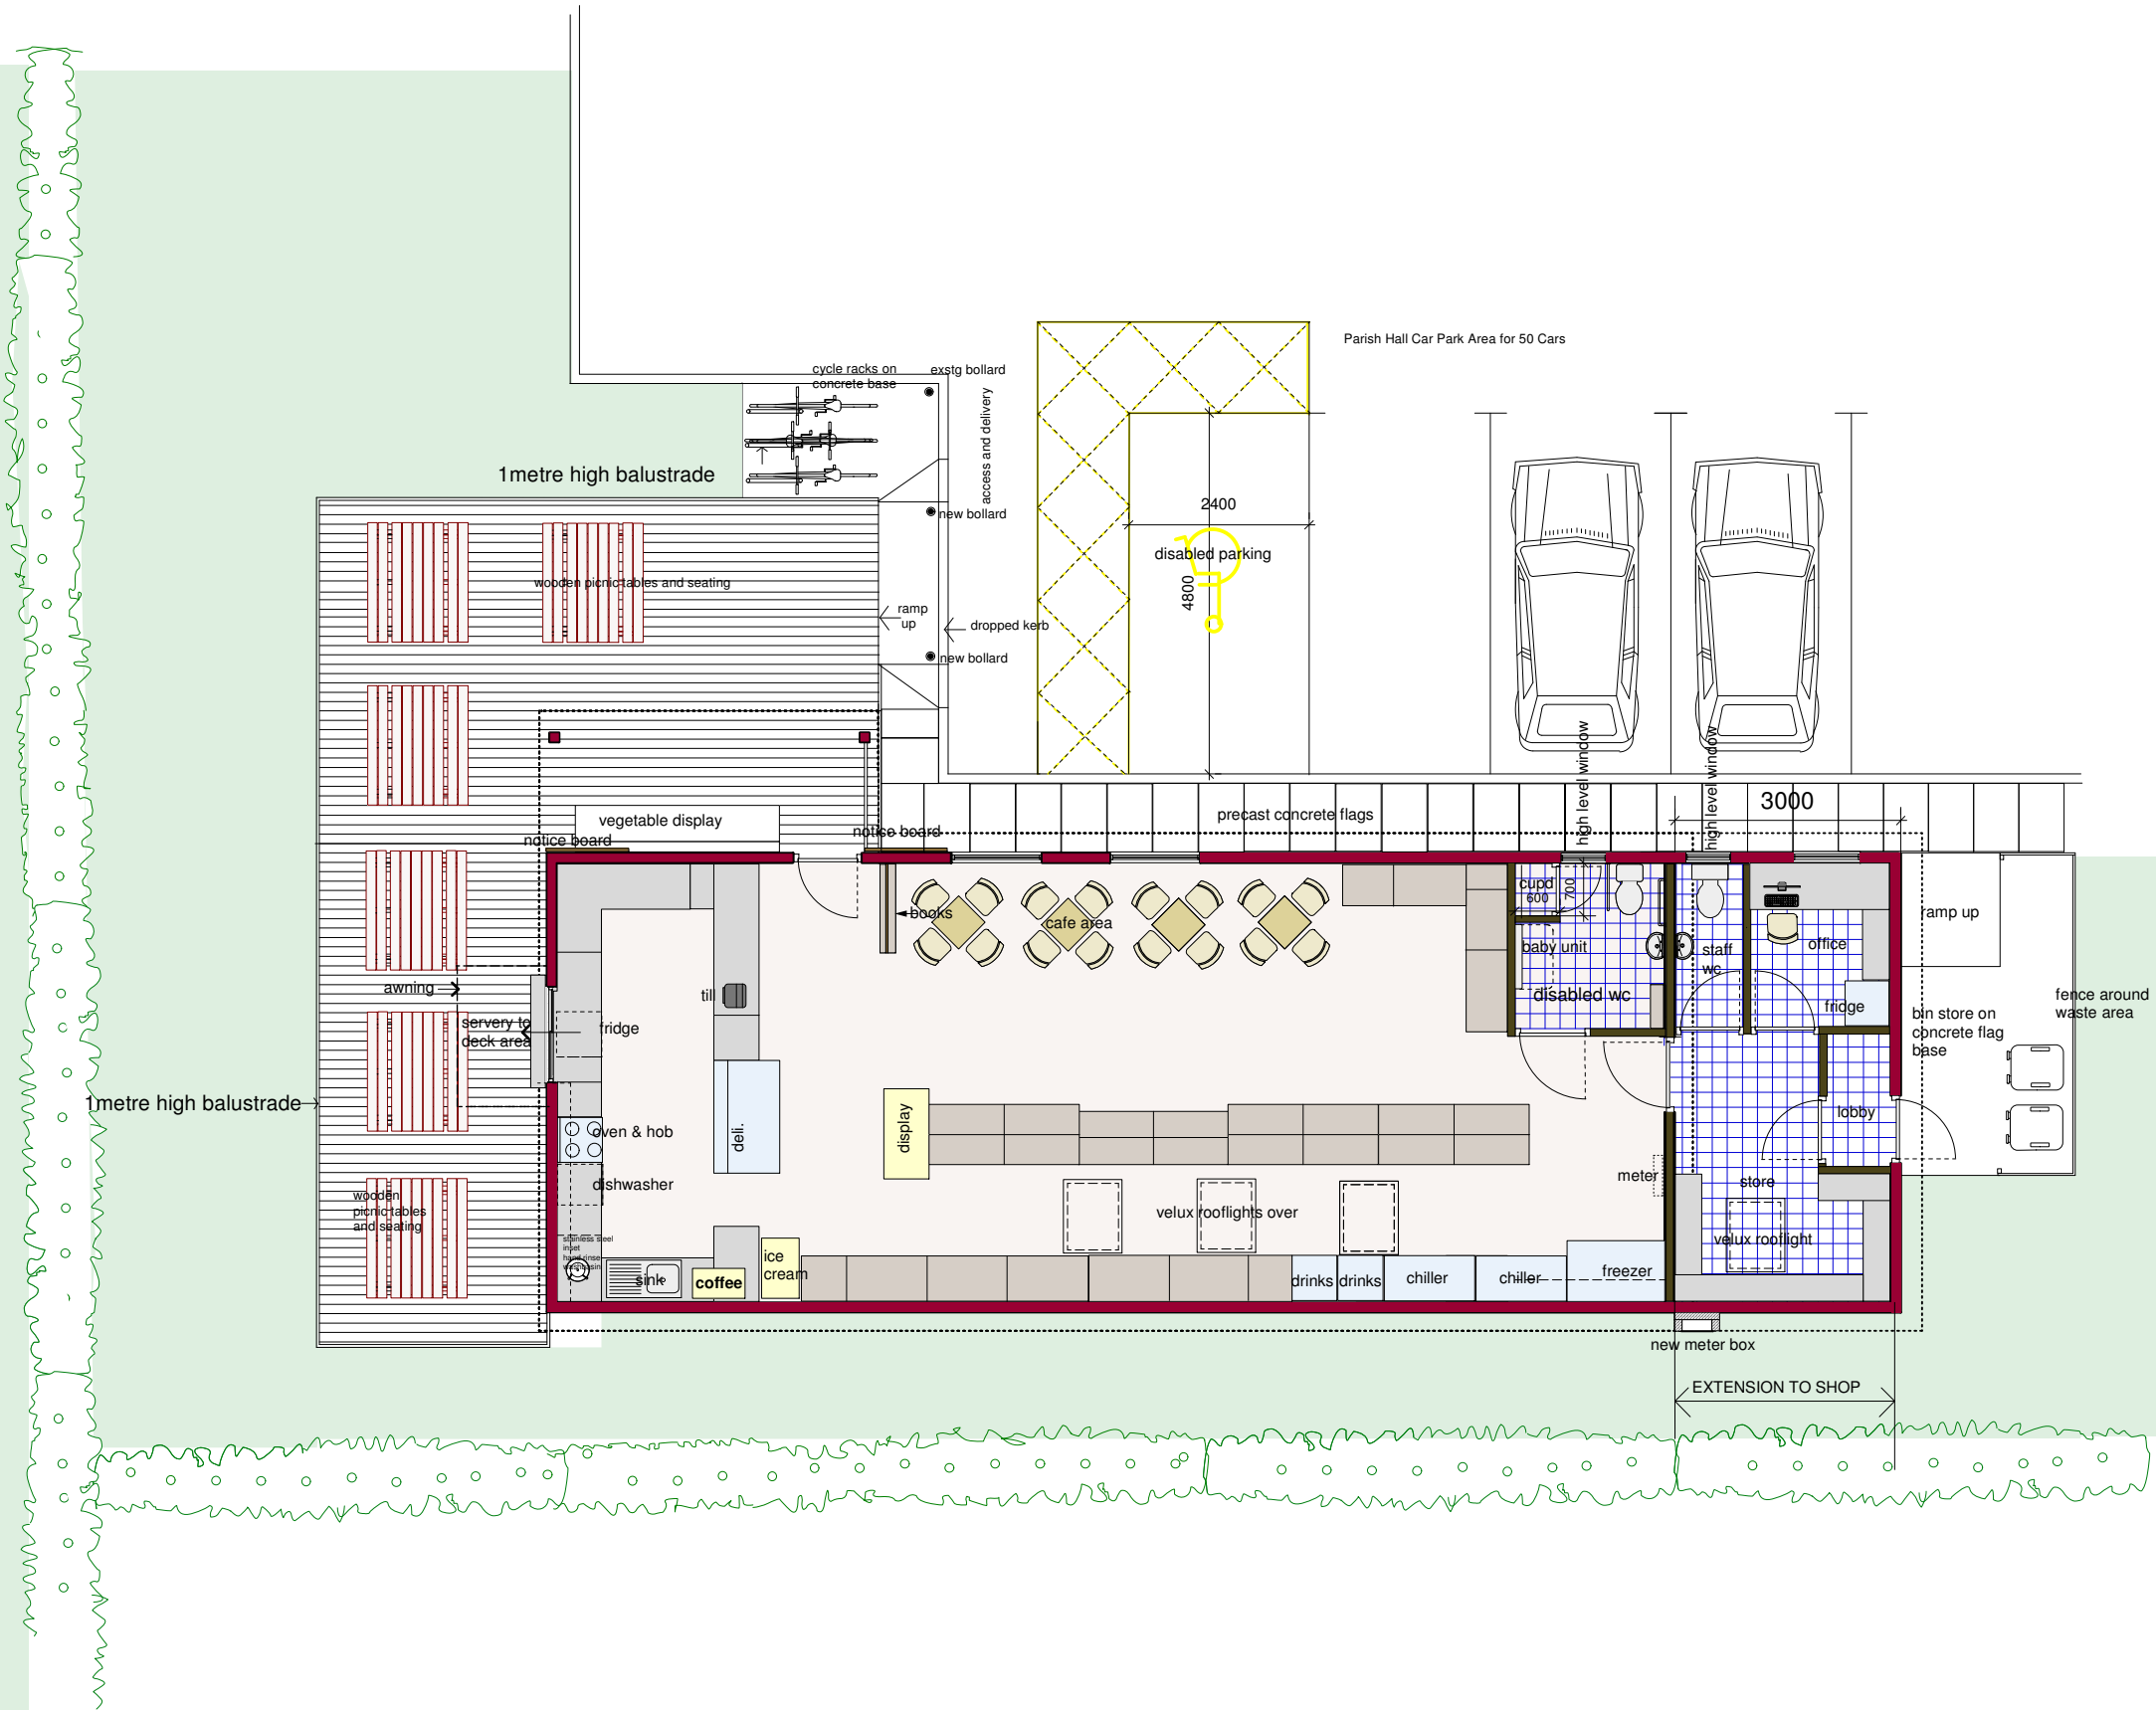

CHURCH ROAD

revisions:

--	--

project:
EXTENSION to VILLAGE SHOP
CROWLE PARISH COUNCIL
site at Parish Hall
Church Road Crowle

drawing:
parish shop

number: 2021/01/01

scale: 1:100 @ A3

date: 26.02.21